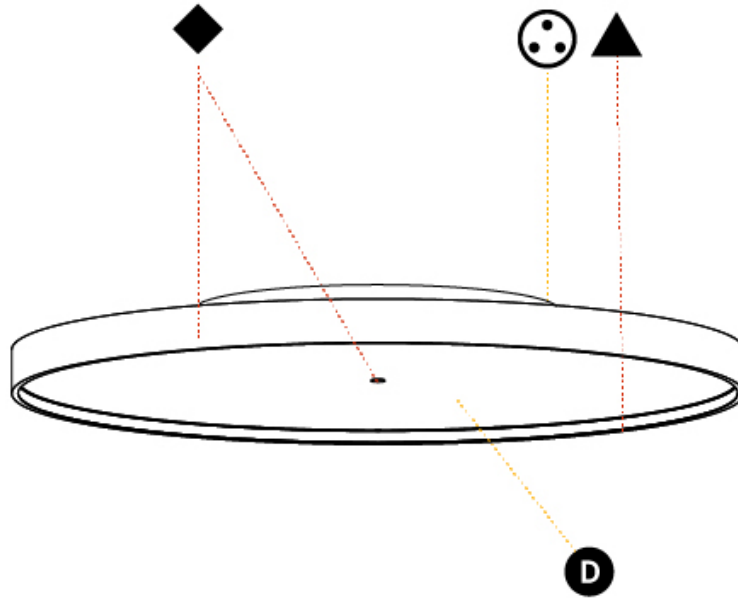

A3D088-

PROJECT	_____
TYPE	_____
SPECIFIER	_____
QUANTITY	_____
DATE	_____