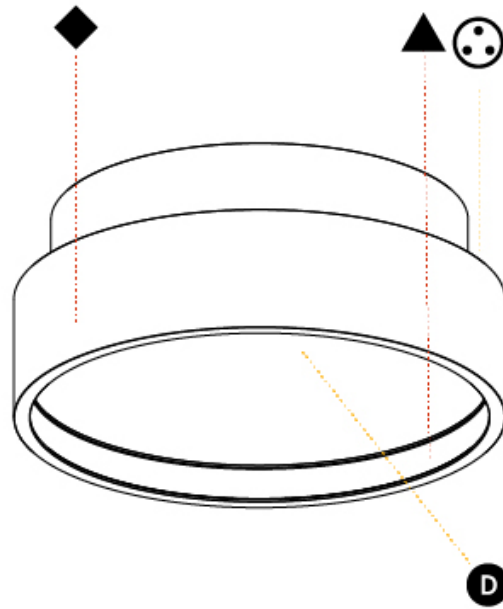

A3D085-

PROJECT

TYPE

SPECIFIER

QUANTITY

DATE

A