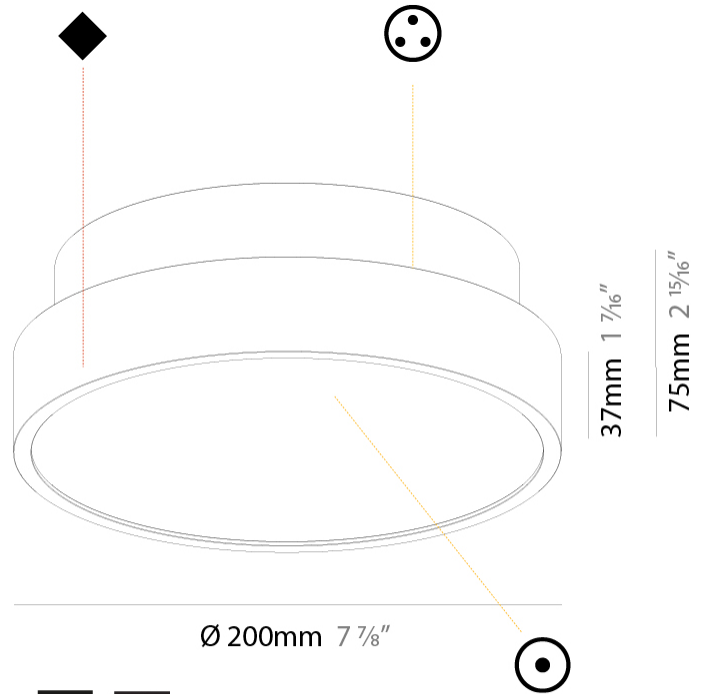

GENERAL

Series: Sign Diva
Subseries: Sign Diva
Brand: Prolicht
Division: Architectural
Mounting Type: Surface
Mounting Location: Ceiling
Subcategory: Ambient

PHYSICAL

Shape: Round
Diameter (mm): 200
Diameter (in): 7 7/8
Height (mm): 75
Height (in): 2 15/16
Light Distribution: Direct / Indirect
Weight (kg): 1.12
Weight (lbs): 2.469
Diffuser: Direct - PMMA - Opal/Micro-Prism/Sparkling Secret/Vintage Industrial with Shine Ring / Indirect - White/Yellow/Orange/Red/Blue/Green
Fixture Finish: SSR / BKV / CWI / CRY / HAB / UFT / ITA / RUA / FTG / MYG / LOD / PUS / FRO / FUP / KIA / POP / BLS / SPG / MEY / GOH / GUM / CHC / COM / ABZ / JAG / OBR / MOS / ROR
Fixture Material: Extruded Aluminum / Steel

ELECTRICAL

Lamp Type: LED (Zhaga Standard)
Input Wattage (W): 12.1
Total Output Wattage (W): 11
Dimming: Tri-Mode (Non-Dimming and Phase Dimming (120Vac only) and 0-10V Dimming)
Driver Included: Yes
Driver Location: Integrated
Driver Type: Constant Current - Universal
Driver Class: Class 2
Input Voltage (V): 120 - 277
Constant Current (MA): 350

LED

Color Temperature (°K): 3000 / 3500 / 4000
Max. Delivered Lumen (lm): 1100 / 1117 / 1140
CRI: >90 CRI
Lamp Life (hrs): 50000

OPTICAL

RATINGS AND CERTIFICATIONS

Certified By: Certified for North American Standards
IP rating: IP20

PROJECT	
TYPE	
SPECIFIER	
QUANTITY	
DATE