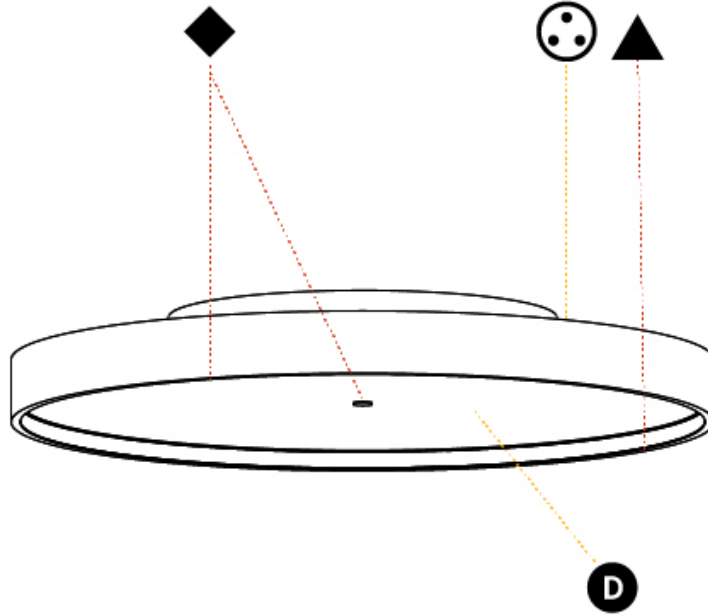

A3D087-

PROJECT

TYPE

SPECIFIER

QUANTITY

DATE

A