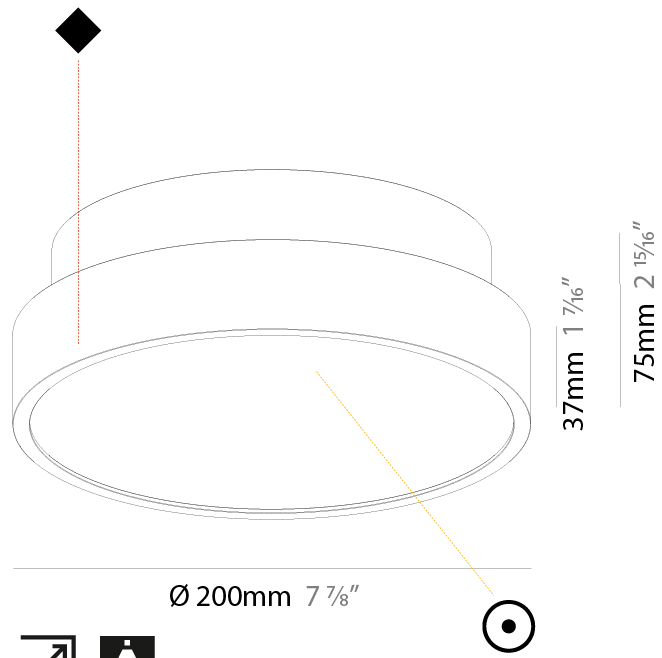

GENERAL

Series: Sign Diva
Subseries: Sign Diva
Brand: Prolicht
Division: Architectural
Mounting Type: Surface
Mounting Location: Ceiling
Subcategory: Ambient

PHYSICAL

Shape: Round
Diameter (mm): 200
Diameter (in): 7 7/8
Height (mm): 75
Height (in): 2 15/16
Light Distribution: Direct
Weight (kg): 1.122
Weight (lbs): 2.474
Diffuser: PMMA - Opal/Micro-Prism/Sparkling Secret/Vintage Industrial with Shine Ring
Fixture Finish: SSR / BKV / CWI / CRY / HAB / UFT / ITA / RUA / FTG / MYG / LOD / PUS / FRO / FUP / KIA / POP / BLS / SPG / MEY / GOH / GUM / CHC / COM / ABZ / JAG / OBR / MOS / ROR
Fixture Material: Extruded Aluminum / Steel

ELECTRICAL

Lamp Type: LED (Zhaga Standard)
Input Wattage (W): 12.1
Total Output Wattage (W): 11
Dimming: Tri-Mode (Non-Dimming and Phase Dimming (120Vac only) and 0-10V Dimming)
Driver Included: Yes
Driver Location: Integrated
Driver Type: Constant Current - Universal
Driver Class: Class 2
Input Voltage (V): 120 - 277
Constant Current (MA): 350

LED

Color Temperature (°K): 3000 / 3500 / 4000
Max. Delivered Lumen (lm): 1040 / 1058 / 1080
CRI: >90 CRI
Lamp Life (hrs): 50000

OPTICAL

RATINGS AND CERTIFICATIONS

Certified By: Certified for North American Standards
IP rating: IP20