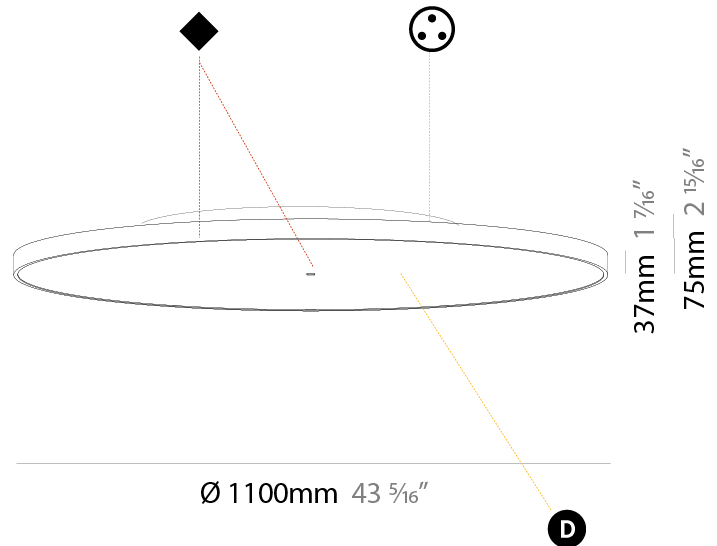

GENERAL

Series: Sign Diva
Subseries: Sign Diva
Brand: Prolicht
Division: Architectural
Mounting Type: Surface
Mounting Location: Ceiling
Subcategory: Ambient

PHYSICAL

Shape: Round
Diameter (mm): 1100
Diameter (in): 43 ⁵/₁₆
Height (mm): 75
Height (in): 2 ¹⁵/₁₆
Light Distribution: Direct / Indirect
Weight (kg): 18.39
Weight (lbs): 40.54
Diffuser: Direct - PMMA - Opal/Micro-Prism/Sparkling Secret/Vintage Industrial with Shine Ring / Indirect - White/Yellow/Orange/Red/Blue/Green
Fixture Finish: SSR / BKV / CWI / CRY / HAB / UFT / ITA / RUA / FTG / MYG / LOD / PUS / FRO / FUP / KIA / POP / BLS / SPG / MEY / GOH / GUM / CHC / COM / ABZ / JAG / OBR / MOS / ROR
Fixture Material: Extruded Aluminum / Steel

ELECTRICAL

Lamp Type: LED (Zhaga Standard)
Input Wattage (W): 169.4
Total Output Wattage (W): 134
Dimming: Tri-Mode (Non-Dimming and Phase Dimming (120Vac only) and 0-10V Dimming)
Driver Included: Yes
Driver Location: Integrated
Driver Type: Constant Current - Universal
Driver Class: Class 2
Input Voltage (V): 120 - 277
Constant Current (MA): 600

LED

Color Temperature (*K): 3000 / 3500 / 4000
Max. Delivered Lumen (lm): 19520 / 19933 / 20340
CRI: >90 CRI
Lamp Life (hrs): 50000

OPTICAL

RATINGS AND CERTIFICATIONS

Certified By: Certified for North American Standards
IP rating: IP20