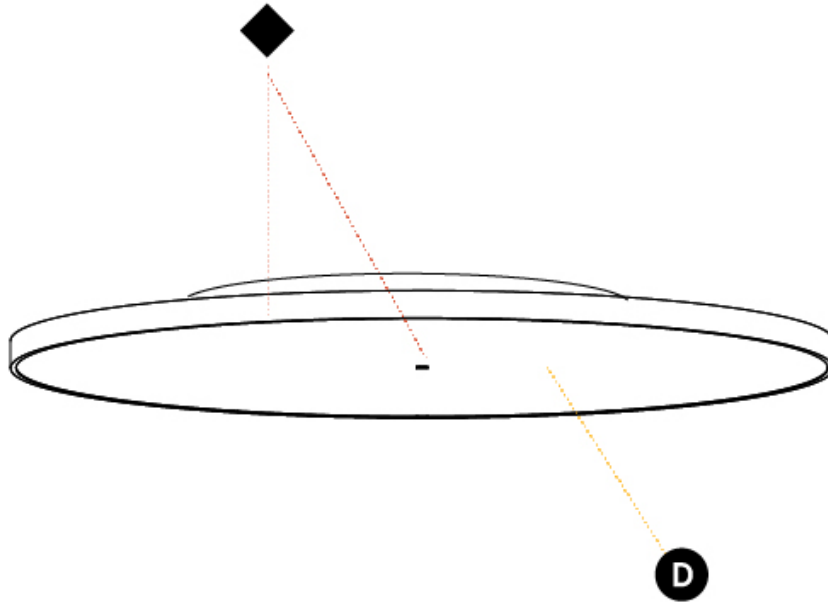

SIGN DIVA SURFACE

A3D094-

PROJECT

TYPE

SPECIFIER

QUANTITY

DATE

SIGN DIVA COLOR FINISH CHART