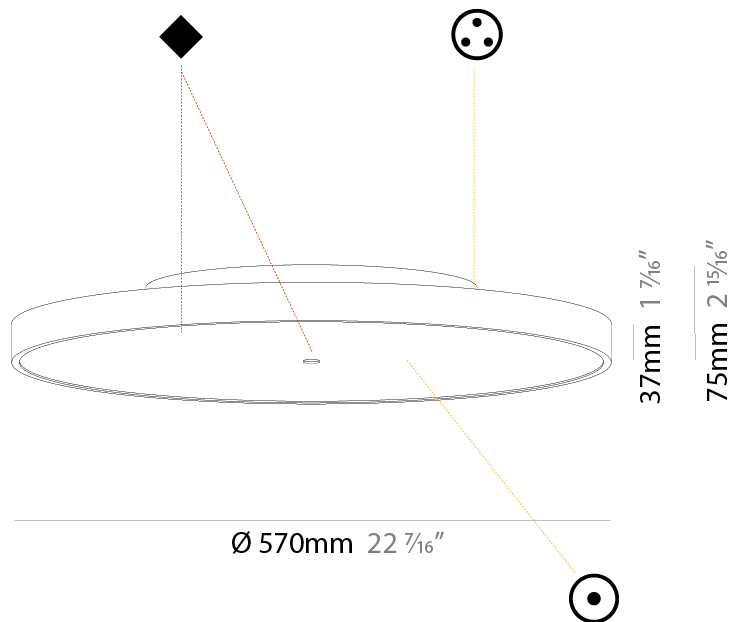

GENERAL

Series: Sign Diva
Subseries: Sign Diva
Brand: Prolicht
Division: Architectural
Mounting Type: Surface
Mounting Location: Ceiling
Subcategory: Ambient

PHYSICAL

Shape: Round
Diameter (mm): 570
Diameter (in): 22 ⁷/₁₆"
Height (mm): 75
Height (in): 2 ¹⁵/₁₆"
Light Distribution: Direct / Indirect
Weight (kg): 7.066
Weight (lbs): 15.578
Diffuser: Direct - PMMA - Opal/Micro-Prism/Sparkling Secret/Vintage Industrial with Shine Ring / Indirect - White/Yellow/Orange/Red/Blue/Green
Fixture Finish: SSR / BKV / CWI / CRY / HAB / UFT / ITA / RUA / FTG / MYG / LOD / PUS / FRO / FUP / KIA / POP / BLS / SPG / MEY / GOH / GUM / CHC / COM / ABZ / JAG / OBR / MOS / ROR
Fixture Material: Extruded Aluminum / Steel

ELECTRICAL

Lamp Type: LED (Zhaga Standard)
Input Wattage (W): 58.3
Total Output Wattage (W): 53
Dimming: Tri-Mode (Non-Dimming and Phase Dimming (120Vac only) and 0-10V Dimming)
Driver Included: Yes
Driver Location: Integrated
Driver Type: Constant Current - Universal
Driver Class: Class 2
Input Voltage (V): 120 - 277
Constant Current (MA): 350

LED

Color Temperature (°K): 3000 / 3500 / 4000
Max. Delivered Lumen (lm): 6170 / 6292 / 6420
CRI: >90 CRI
Lamp Life (hrs): 50000

OPTICAL

RATINGS AND CERTIFICATIONS

Certified By: Certified for North American Standards
IP rating: IP20