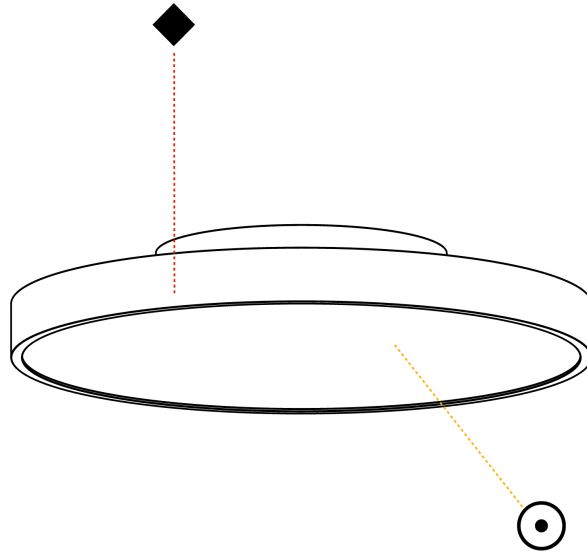

A3D086-

PROJECT	_____
TYPE	_____
SPECIFIER	_____
QUANTITY	_____
DATE	_____