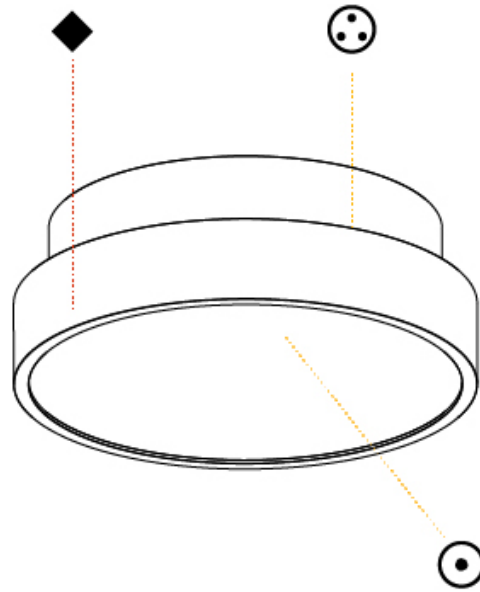

SIGN DIVA SURFACE

A3D090-

PROJECT

TYPE

SPECIFIER

QUANTITY

DATE