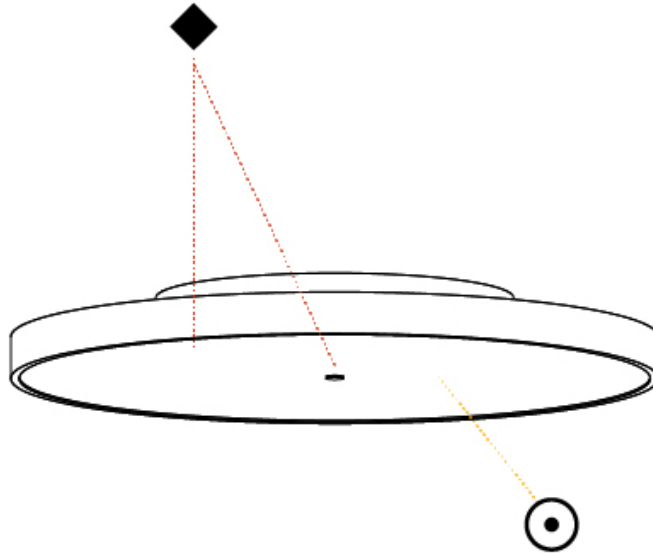

A3D092-

PROJECT	_____
TYPE	_____
SPECIFIER	_____
QUANTITY	_____
DATE	_____