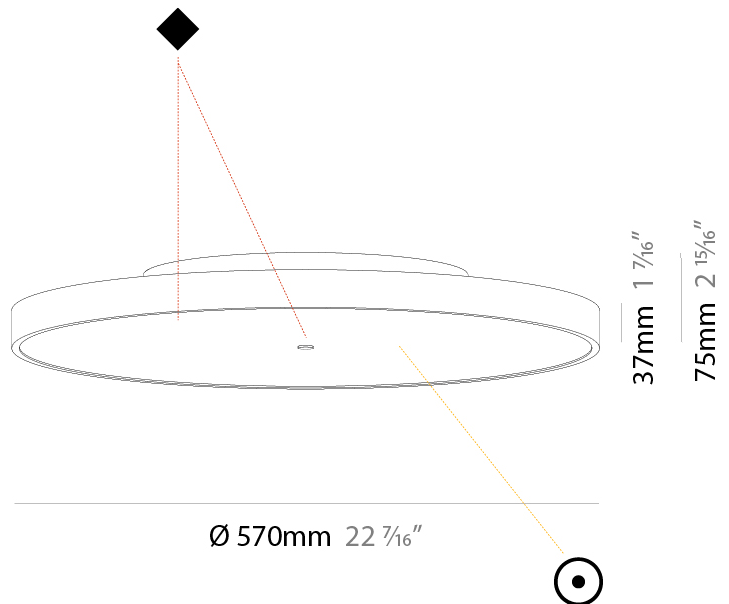

GENERAL

Series: Sign Diva
Subseries: Sign Diva
Brand: Prolicht
Division: Architectural
Mounting Type: Surface
Mounting Location: Ceiling
Subcategory: Ambient

PHYSICAL

Shape: Round
Diameter (mm): 570
Diameter (in): 22 7/16
Height (mm): 75
Height (in): 2 15/16
Light Distribution: Direct
Weight (kg): 7.072
Weight (lbs): 15.591
Diffuser: PMMA - Opal/Micro-Prism/Sparkling Secret/Vintage Industrial with Shine Ring
Fixture Finish: SSR / BKV / CWI / CRY / HAB / UFT / ITA / RUA / FTG / MYG / LOD / PUS / FRO / FUP / KIA / POP / BLS / SPG / MEY / GOH / GUM / CHC / COM / ABZ / JAG / OBR / MOS / ROR
Fixture Material: Extruded Aluminum / Steel

ELECTRICAL

Lamp Type: LED (Zhaga Standard)
Input Wattage (W): 58.3
Total Output Wattage (W): 53
Dimming: Tri-Mode (Non-Dimming and Phase Dimming (120Vac only) and 0-10V Dimming)
Driver Included: Yes
Driver Location: Integrated
Driver Type: Constant Current - Universal
Driver Class: Class 2
Input Voltage (V): 120 - 277
Constant Current (MA): 350

LED

Color Temperature (°K): 3000 / 3500 / 4000
Max. Delivered Lumen (lm): 6120 / 6233 / 6360
CRI: >90 CRI
Lamp Life (hrs): 50000

OPTICAL

RATINGS AND CERTIFICATIONS

Certified By: Certified for North American Standards
IP rating: IP20