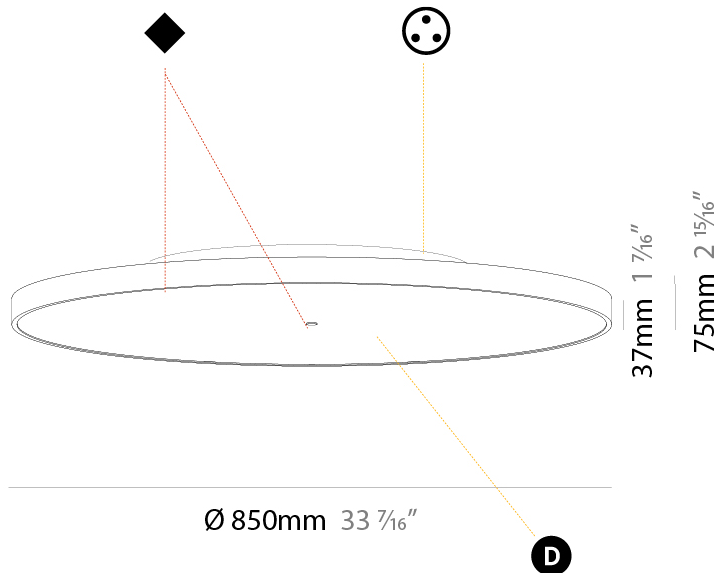

GENERAL

Series: Sign Diva
Subseries: Sign Diva
Brand: Prolicht
Division: Architectural
Mounting Type: Surface
Mounting Location: Ceiling
Subcategory: Ambient

PHYSICAL

Shape: Round
Diameter (mm): 850
Diameter (in): 33 7/16
Height (mm): 75
Height (in): 2 15/16
Light Distribution: Direct / Indirect
Weight (kg): 12.906
Weight (lbs): 28.453
Diffuser: Direct - PMMA - Opal/Micro-Prism/Sparkling Secret/Vintage Industrial with Shine Ring / Indirect - White/Yellow/Orange/Red/Blue/Green
Fixture Finish: SSR / BKV / CWI / CRY / HAB / UFT / ITA / RUA / FTG / MYG / LOD / PUS / FRO / FUP / KIA / POP / BLS / SPG / MEY / GOH / GUM / CHC / COM / ABZ / JAG / OBR / MOS / ROR
Fixture Material: Extruded Aluminum / Steel

ELECTRICAL

Lamp Type: LED (Zhaga Standard)
Input Wattage (W): 96.8
Total Output Wattage (W): 76.8
Dimming: Tri-Mode (Non-Dimming and Phase Dimming (120Vac only) and 0-10V Dimming)
Driver Included: Yes
Driver Location: Integrated
Driver Type: Constant Current - Universal
Driver Class: Class 2
Input Voltage (V): 120 - 277
Constant Current (MA): 600

LED

Color Temperature (°K): 3000 / 3500 / 4000
Max. Delivered Lumen (lm): 11160 / 11388 / 11620
CRI: >90 CRI
Lamp Life (hrs): 50000

OPTICAL

RATINGS AND CERTIFICATIONS

Certified By: Certified for North American Standards
IP rating: IP20