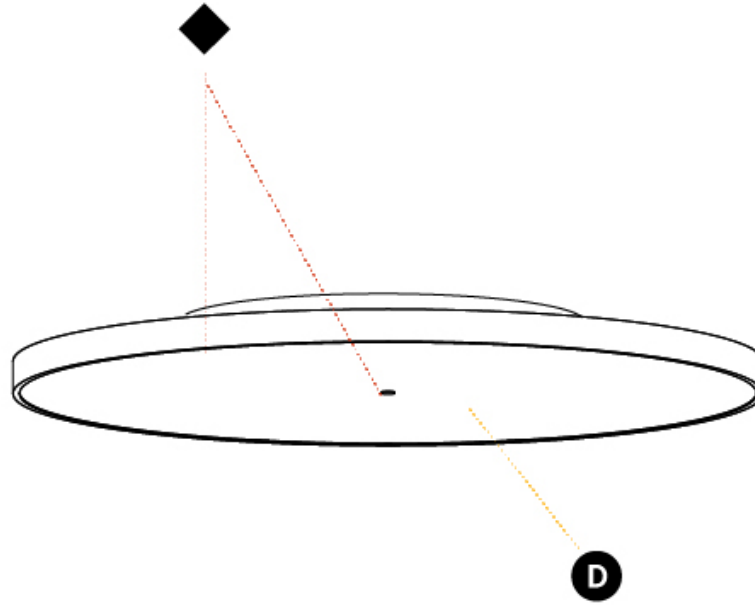

A3D093-

PROJECT

TYPE

SPECIFIER

QUANTITY

DATE